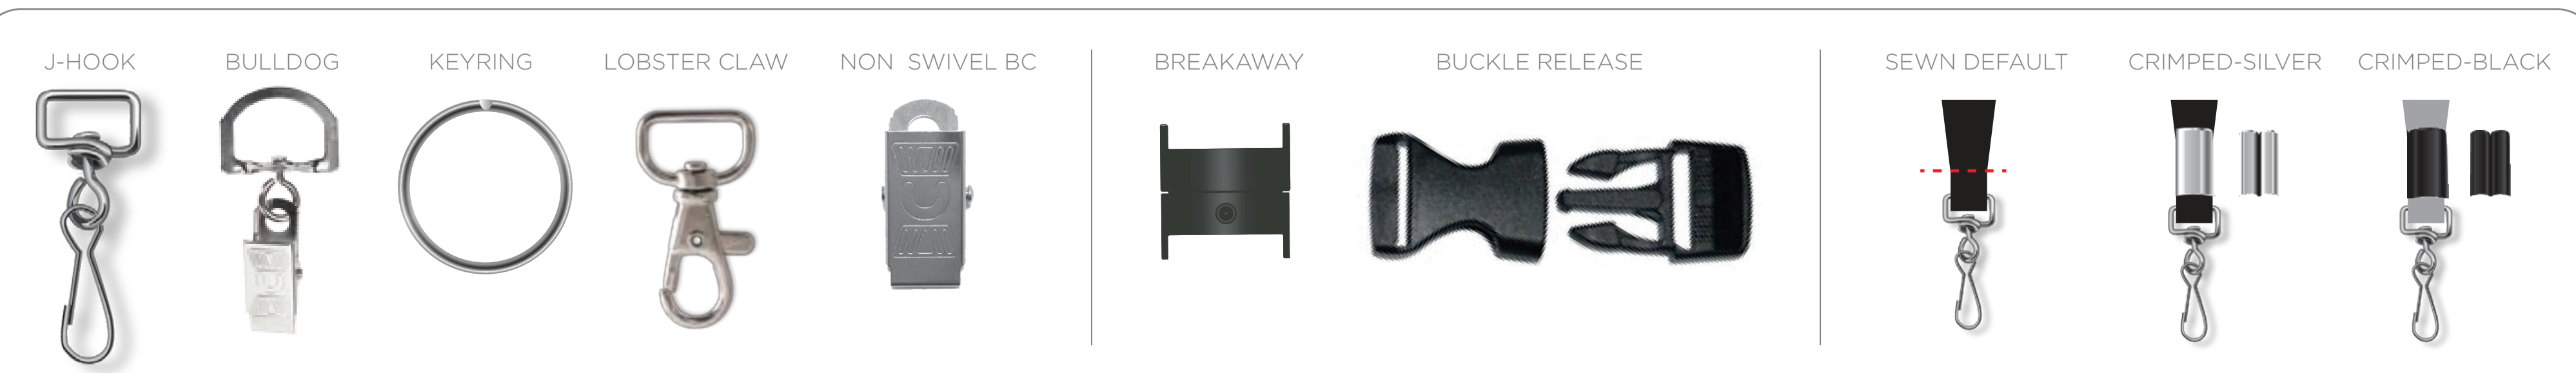

ATTACHMENTS & ADD-ONS

NOTES

Need any upgradation please write here