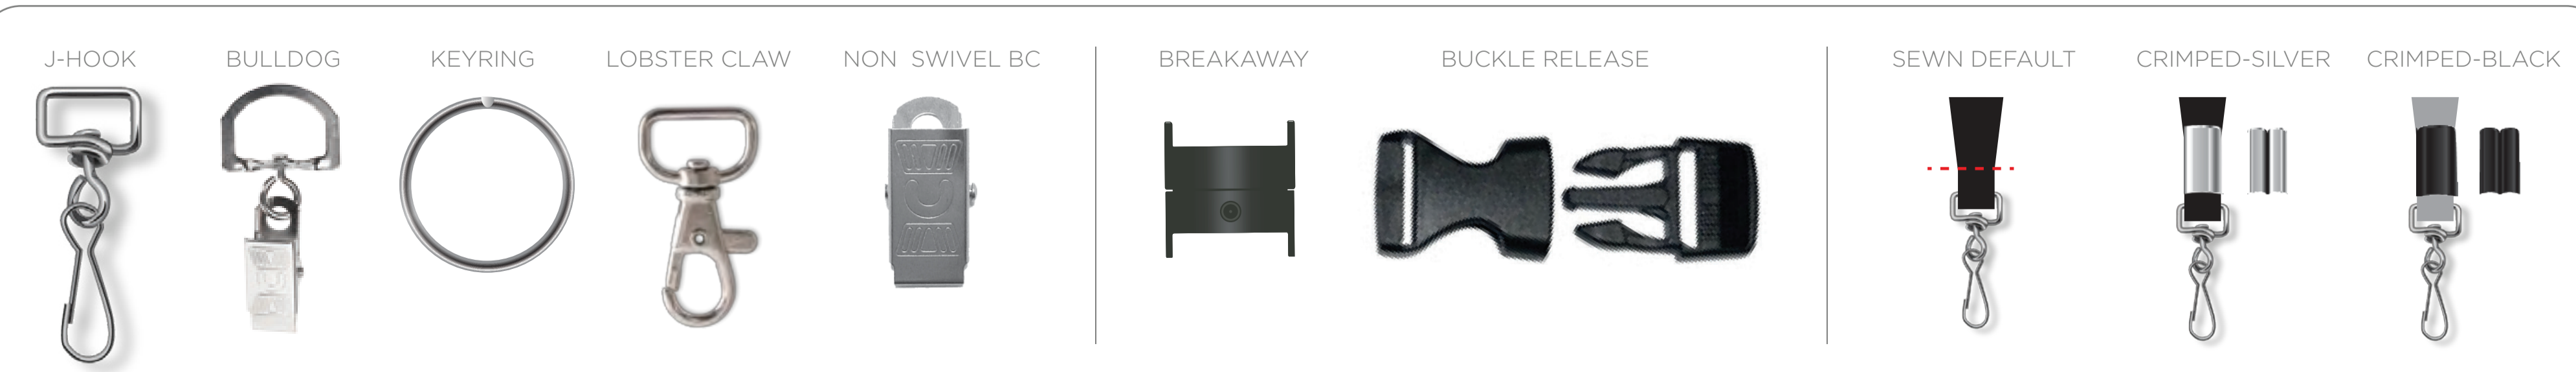

ATTACHMENTS & ADD-ONS

NOTES

Need any upgradation please write here