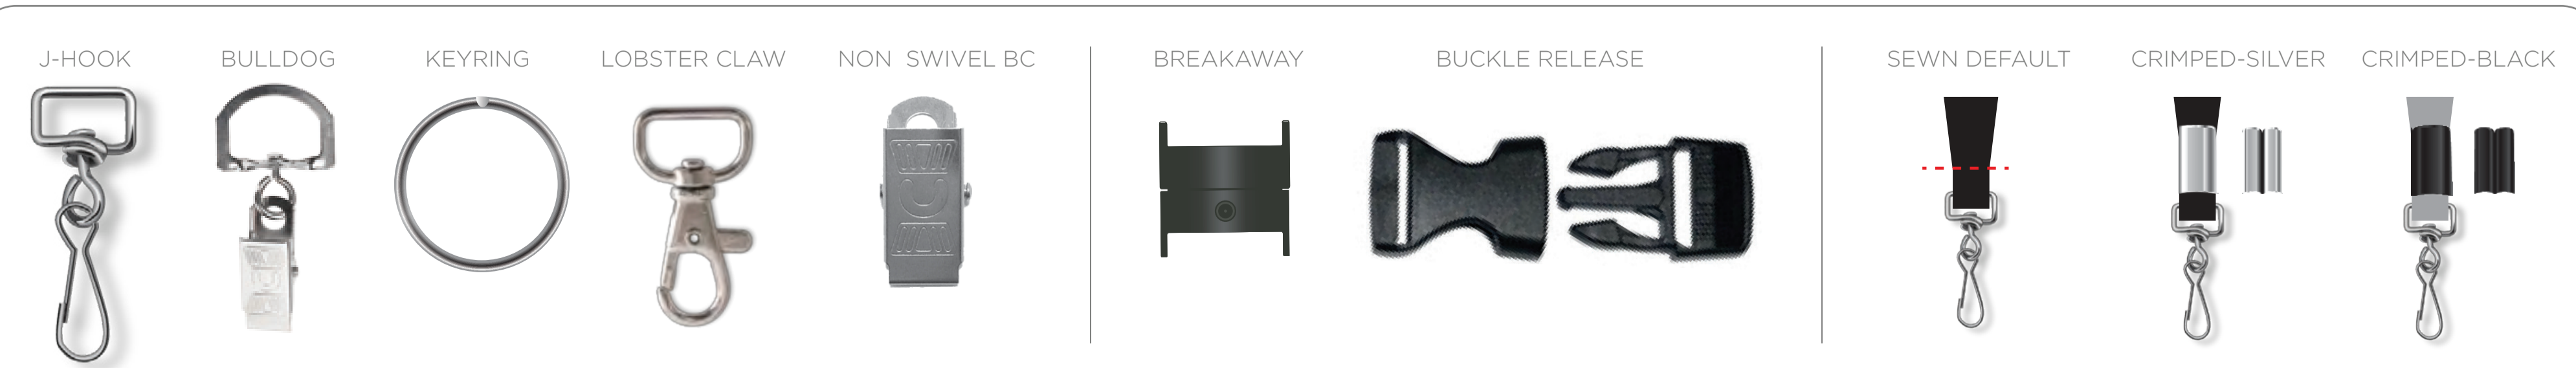

ATTACHMENTS & ADD-ONS

NOTES

Need any upgradation please write here